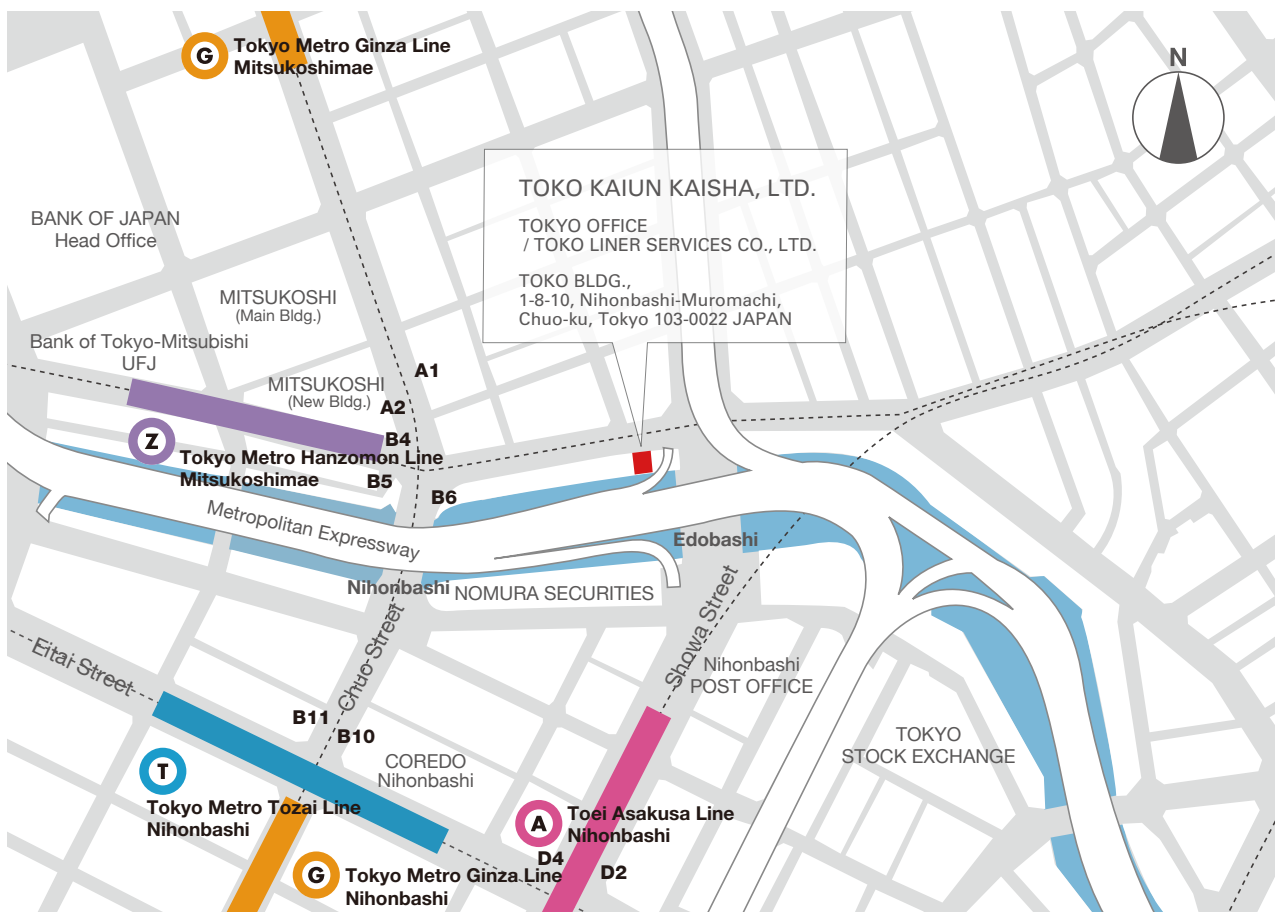

TOKO KAIUN KAISHA, LTD. TOKYO OFFICE / TOKO LINER SERVICES CO., LTD.

Toko Building, 1-8-10, Nihonbashi-Muromachi, Chuo-ku, Tokyo 103-0022 JAPAN

■ **North America Gulf / East Coast Team**
■ **North America West Coast Team**

TEL: +81-3-3281-6663
FAX: +81-3-3271-3908

■ **Asia Steel Products Team**

TEL: +81-3-3281-6664
FAX: +81-3-3271-3130

■ **Middle East/India Team**

TEL: +81-3-3281-6664
FAX: +81-3-3271-3130

■ **Asia Multi-Liner Team**

TEL: +81-3-3281-6664
FAX: +81-3-3271-3130

■ **Pacific Tramp Team / Asia Tramp Team**

TEL: +81-3-3281-6662
FAX: +81-3-3281-6398

■ **Voyage Accounting Team**

TEL: +81-3-3281-6665
FAX: +81-3-3281-6396

■ **General Affairs & Personnel Team**

TEL: +81-3-3281-6661
FAX: +81-3-3278-0675

■ **B/L Team**

TEL: +81-3-3281-6666
FAX: +81-3-3278-9630

■ **Accounting Department**

TEL: +81-3-3281-6667
FAX: +81-3-3281-6396

■ **Toko Liner Services Co., Ltd.**

TEL: +81-3-3274-3668
FAX: +81-3-3278-9643

■ **Internal IT System Team**

TEL: +81-3-3281-6792
FAX: +81-3-3278-9630

2min. walk from Tokyo Metro Ginza Line, Hanzomon Line, Mitsukoshimae station (EXIT B6)

5min. walk from Tokyo Metro Tozai Line, Ginza Line, Nihonbashi station (EXIT B10)

5min. walk from Toei Asakusa Line, Nihonbashi station (EXIT D4)

8min. walk from JR Line, Shin-Nihonbashi station (EXIT 6)